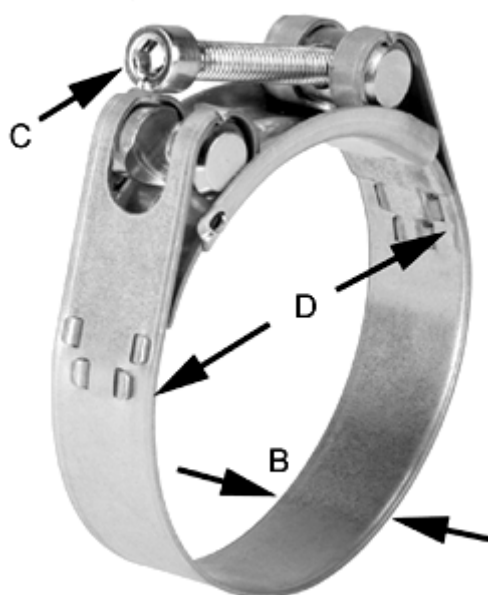

Article number: 025927182033

Description: Heavy Duty Clamp GBS M 33/18 W2 ISK QRC

Measures

| |
|----------------------|
| C (screw type) = ISK |
| Diameter D = 31-34 |
| Width B = 18 |